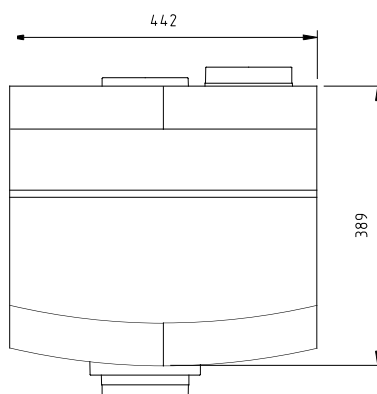

ClimaRad MaxiBox

Dimensions:	442x462x303 mm (wxhxd)
Connections extraction side:	5 x Ø 125/160
Connection pressure side:	1 x Ø 125
Air flow (max. at 100 Pa):	350 m ³ /h
Sensors:	RH, RF (demand-controlled)
Connected power:	65 W (230 VAC/50Hz)
Electrical protection class:	Class I
Specific power input (SPI):	0,06 W/(m ³ /h)
Standby consumption:	1 W
Accessories:	4-position switch, external CO ₂ sensor (RF)
Energy label:	B
Weight:	5,5 kg