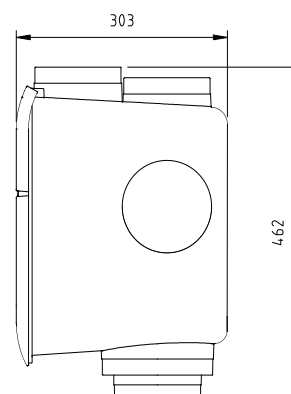

ClimaRad MaxiBox

Dimensions:	442x462x303 mm (wxhxd)
Connections extraction side:	5 x Ø 125/160
Connection pressure side:	1 x Ø 125
Air flow (max. at 100 Pa):	350 m ³ /h
Sensors:	RH, RF (demand-controlled)
Connected power:	65 W (230 VAC/50Hz)
Electrical protection class:	Class I
Specific power input (SPI):	0,06 W/(m ³ /h)
Standby consumption:	1 W
Accessories:	4-position switch, external CO ₂ sensor (RF)
Energy label:	B
Weight:	5,5 kg