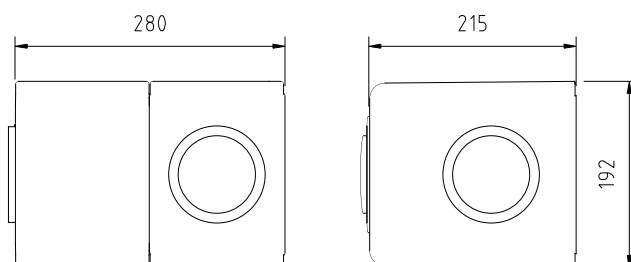

## ClimaRad MiniBox

Dimensions:	280x192x215 mm (wxhxd)
Connection extraction side:	5 x Ø 100 mm
Connection pressure side:	1 x Ø 100 mm
Air flow (max. at 50 Pa):	175 m <sup>3</sup> /h
Sensors:	RH, RF (demand-controlled)
Connected power:	25 W (230 VAC/50Hz)
Electrical protection class:	Class I
Specific power input (SPI):	0,08 W/(m <sup>3</sup> /h)
Standby consumption:	1 W
Accessories (optional):	4-position switch, CO <sub>2</sub> sensor (RF)
Energy label:	B
Weight:	3,6 kg