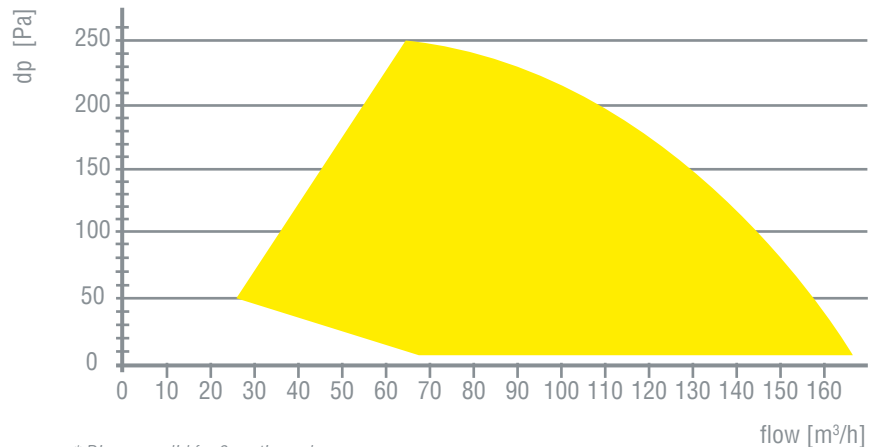

Sound data

Capacity	Sound level
[m³/h]	[dB(A)]
50	16
75	24
125	37
175	44

* LpA (resonance from box at 1 meter)

Pressure/flow diagram *

Accessories (optional)

ClimaRad external CO₂-sensor (RF)

The external CO₂ sensor is an option which can be used in combination with the ClimaRad Fan, MiniBox or MaxiBox. By linking an external CO₂ sensor to the ClimaRad ventilation solution, the ventilation will be demand-driven, based on the measured CO₂ level.

ClimaRad 4-position switch (RF)

By way of the wireless 4-position switch the ClimaRad MiniBox can be manually operated:

- 1: Low
- 2: Medium
- 3: High
- Auto: Automatic

ClimaRad®
Future comfort today

ClimaRad BV

Lübeckstraat 25
7575 EE Oldenzaal
The Netherlands

Tel. +31 (0) 541 358 130
e-mail: info@climrad.com
www.climarad.co.uk