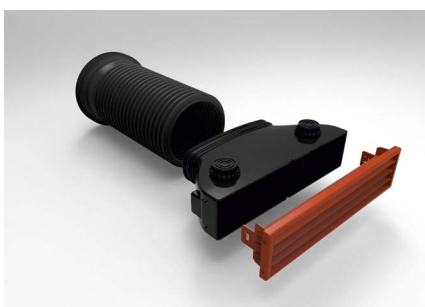

ClimaRad wall ducting and grills

Our wall ducting is available in two versions: brick-sized or surface-mounted. Depending on the outside wall one of these versions is used. For both versions two sizes of bellows are available (a short and a medium/long version). The corresponding grilles are available in various RAL colours. Other RAL colours may be available upon request.

for wall thicknesses of 220-400 mm and 300-650 mm

Brick-sized wall ducting

The ClimaRad brick-sized grilles resemble a brick and are therefore suitable for use in masonry walls made with bricks.

Wall ducting for wall thicknesses of 220-400 mm and 300-650 mm*

Grille dimensions: 53x210 mm

Colours

	RAL 9001
	RAL 7021
	RAL 8015

Short wall ducting for surface-mounted grille for wall thicknesses of 40-140 mm

Surface-mounted

ClimaRad surface-mounted grilles are specifically designed for smooth, flat walls.

Wall ducting for surface-mounted grilles are available in two types.

Short version: for wall thicknesses of 40-140 mm*

Medium/long version: for wall thicknesses of 120-350 mm and 250-600 mm*

Grille dimensions: 127x127 mm