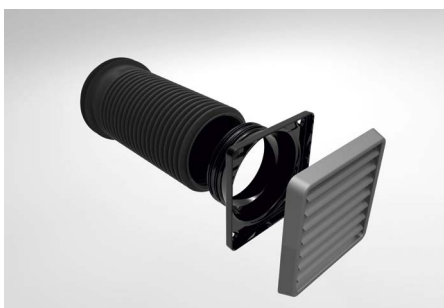

ClimaRad wall ducting and grills

Our wall ducting is available in two versions: brick-sized or surface-mounted. Depending on the outside wall one of these versions is used. For both versions two sizes of bellows are available (a short and a medium/long version). The corresponding grilles are available in various RAL colours. Other RAL colours may be available upon request.

for wall thicknesses of 220-400 mm and 300-650 mm

Brick-sized wall ducting

The ClimaRad brick-sized grilles resemble a brick and are therefore suitable for use in masonry walls made with bricks.

Wall ducting for wall thicknesses of 220-400 mm and 300-650 mm*

Wall ducting for surface-mounted grilles are available in two types.

Short version: for wall thicknesses of 40-140 mm*

Medium/long version: for wall thicknesses of 120-350 mm and 250-600 mm*

Grille dimensions: 127x127 mm

Colours

	RAL 9001
	RAL 9007

Medium/long wall ducting for surface-mounted grill for wall thicknesses of 120-350 mm and 250-600 mm

*Wall ducting can be shortened to the correct length.

Table for pressure drop exterior grille including wall ducting