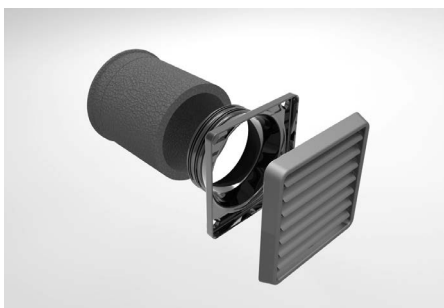

ClimaRad wall ducting and grills

Our wall ducting is available in two versions: brick-sized or surface-mounted. Depending on the outside wall one of these versions is used. For both versions two sizes of bellows are available (a short and a medium/long version). The corresponding grilles are available in various RAL colours. Other RAL colours may be available upon request.

for wall thicknesses of 220-400 mm and 300-650 mm

Brick-sized wall ducting

The ClimaRad brick-sized grilles resemble a brick and are therefore suitable for use in masonry walls made with bricks.

Wall ducting for wall thicknesses of 220-400 mm and 300-650 mm*

Grille dimensions: 53x210 mm

Colours

	RAL 9001
	RAL 7021
	RAL 8015

Short wall ducting for surface-mounted grille for wall thicknesses of 40-140 mm

Surface-mounted

ClimaRad surface-mounted grilles are specifically designed for smooth, flat walls.

Wall ducting for surface-mounted grilles are available in two types.

Short version: for wall thicknesses of 40-140 mm*

Medium/long version: for wall thicknesses of 120-350 mm and 250-600 mm*

Grille dimensions: 127x127 mm